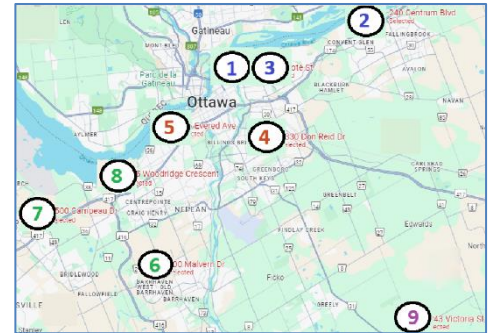

Locations	May	Start Time	End Time
1 Vanier Community Services Centre 270 Marier Ave, Vanier	Tuesday 6, 13, 20, 27	1:30 pm	3:30 pm
2 Orléans-Cumberland Community Resource Centre 240 Centrum Boulevard, Orléans	Thursday 1, 8, 15, 22, 29	1:30 pm	3:30 pm
3 St. Laurent Complex 525 Côté Street, Ottawa	Sunday 4, 11, 18, 25	10 am	12:30 pm
4 Andrew Fleck Children's Services 2330 Don Reid Drive #101, Ottawa	Monday 5, 12, 26	1 pm	3 pm
5 Canadian Mothercraft of Ottawa 475 Evered Avenue, Ottawa	Saturday 3, 10, 17, 24, 31	10 am	12:30 pm
6 Ottawa Public Library – Ruth E. Dickinson 100 Malvern Drive, Nepean	Tuesday 6, 13, 20, 27	1 pm	3 pm
7 Ottawa Public Library – Beaverbrook 2500 Campeau Drive, Kanata	Wednesday 7, 14, 21, 28	1 pm	3 pm
8 Bayshore Field House 175 Woodridge Crescent, Nepean	Friday 2, 9, 16, 23, 30	10 am	12 pm
9 Metcalfe 8243 Victoria Street	Wednesday 5, 21	9:00 am	11 am

Emplacements	Mai	Début	Fin
1 Centre des services communautaires Vanier 270 avenue Marier, Vanier	mardi 6, 13, 20, 27	13 h 30	15 h 30
2 Centre de ressources communautaires d'Orléans-Cumberland, 240 boulevard Centrum, Orléans	jeudi 1, 8, 15, 22, 29	13 h 30	15 h 30
3 Complexe St. Laurent 525 rue Côté, Ottawa	dimanche 4, 11, 18, 25	10 h	12 h 30
4 Services à l'enfance Andrew Fleck 2330 promenade Don Reid #101, Ottawa	lundi 5, 12, 26	13 h	15 h
5 Mothercraft Ottawa 475 avenue Evered, Ottawa	samedi 3, 10, 17, 24, 31	10 h	12 h 30
6 Bibliothèque d'Ottawa – succursale Ruth E. Dickinson 100 Malvern Drive, Nepean	mardi 6, 13, 20, 27	13 h	15 h
7 Bibliothèque d'Ottawa – succursale Beaverbrook 2500 promenade Campeau, Kanata	mercredi 7, 14, 21, 28	13 h	15 h
8 Édifice communautaire de Bayshore 175 croissant Woodridge, Nepean	vendredi 2, 9, 16, 23, 30	10 h	12 h
9 Metcalfe 8243 rue Victoria	mercredi 5, 21	9 h	11 h